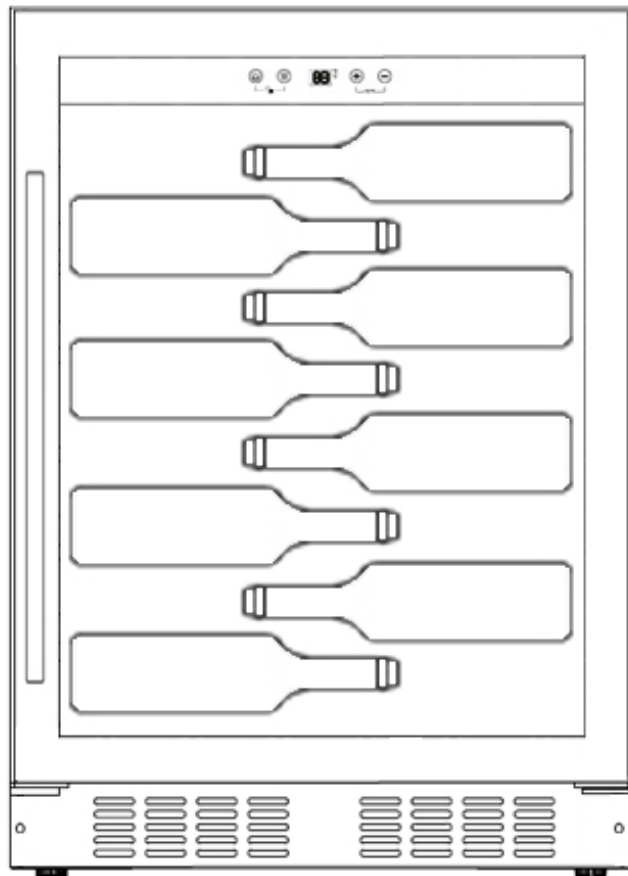

BOTTLE LOADING PLAN

DUNAVOX

DAU-40.138

Standard 750mL Bordeaux bottle

5

5

5

5