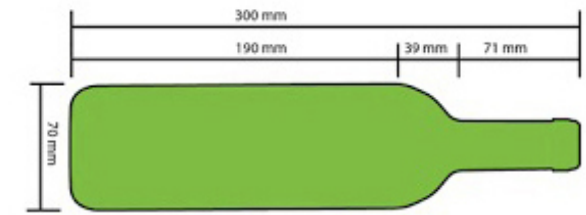

# BOTTLE LOADING PLAN

### DX-28.65

Standard 750mL Bordeaux bottle