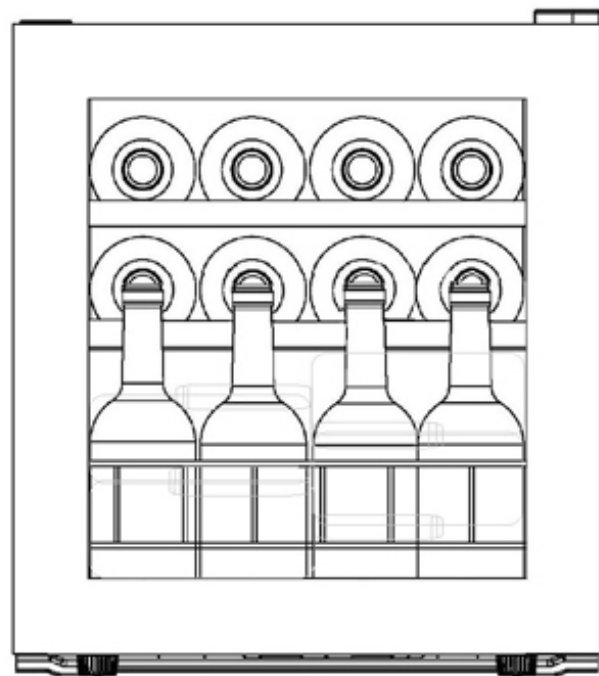

Bottle loading plan

DUNAVOX HOME-16
DXFH-16.46

Standard 750mL Bordeaux bottle

4

4

4+4

16