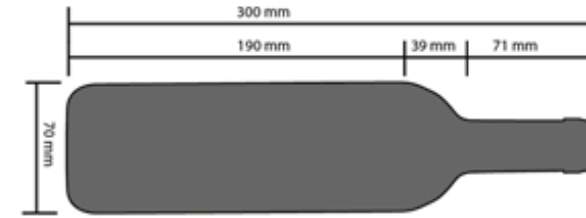

Bottle loading plan

DUNAVOX HOME-16
DXFH-16.46

Standard 750mL Bordeaux bottle

4

4

4+4

16