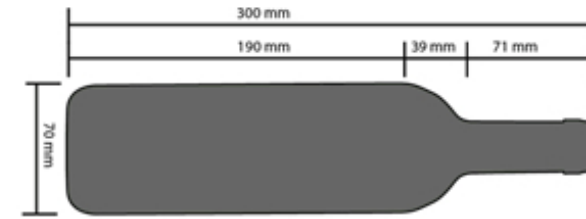

Bottle loading plan

DUNAVOX HOME-48
DXFH-48.130

Standard 750mL Bordeaux bottle